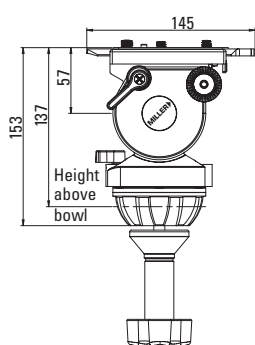

75mm ball levelling with bubble level

#### Specifications

<b>Weight</b>	1.7 kg (3.7 lb)	<b>Counterbalance</b>	2 selectable positions
<b>Payload range</b>	2.5-5 kg (5.5-11 lb)	<b>Camera platform</b>	Quick release sliding camera plate with 1/4" + pin
<b>Pan drag</b>	Fluid drag plate system with friction boost	<b>Sliding range</b>	60 mm (+/- 30mm)
<b>Pan rotation</b>	360°	<b>Height above bowl</b>	137 mm
<b>Pan lock</b>	Calliper disc brake system	<b>Mounting base</b>	75 mm ball levelling
<b>Tilt drag</b>	Fluid drag plate system with friction boost	<b>Temperature range</b>	-40°C to +65°C
<b>Tilt angle</b>	+ 90°/ -75°	<b>Pan handle</b>	Fixed length
<b>Tilt lock</b>	Calliper disc brake system		

**Specifications:**

Weight*:	6.5 kg (14.3 lb)
Payload capacity:	5 kg (11 lb)
Payload range:	2.5-5 kg (5.5-11 lb)
Transport length:	967 mm (38.1 in)
Height range:	757-1467 mm (29.8-57.6 in)

#832

**Components:**

Weight*:	7.0 kg (15.4 lb)
Payload capacity:	5 kg (11 lb)
Payload range:	2.5-5 kg (5.5-11 lb)
Transport length:	827 mm (32.6 in)
Height range:	527-1667 mm (20.7-65.6 in)

#1640

**Components:**

DS10 Fluid Head	(182)
Solo DV 2 Stage Alloy Tripod	(1630)
Pan Handle with Handle Carrier	(680)
Solo DV Case	(1518)