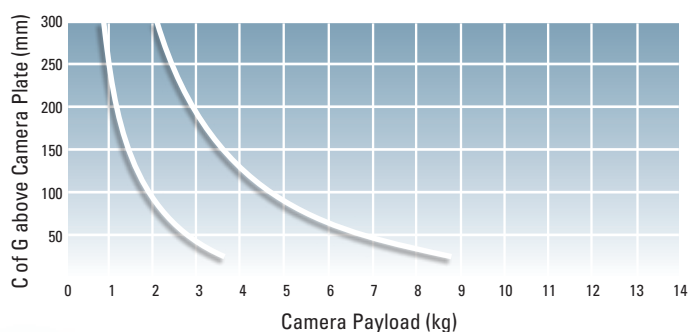

#182 DS10 Fluid Head

Professional HDV system

The DS10 fluid head boasts similar physical appearance and features as the DS5 fluid head. However, it offers 2 selectable counterbalance positions for MiniDV/DVCAM/HDV camcorders with larger lens/battery from 2.5kg to 5kg. Improved pan and tilt drag adjustments provide a friction boost to the true fluid action.

Counterbalance Performance

Features

MiniDV/DVCAM camcorders to 5kg

Quick release sliding camera plate:
1/4" Screw and pin

Fluid drag plate system with friction boost

Selectable counterbalance system

Disc lock pan/tilt braking system

75mm ball levelling with bubble level