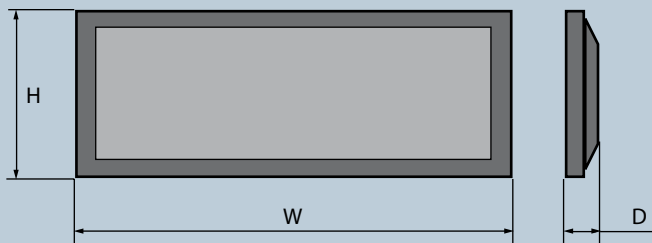

RS-232C Multi-Monitor Connectivity Feature

RS-232C enables remote controlling of multiple monitors with a single computer. User can control the power, contrast, brightness, volume, etc with a single computer source by connecting cables among displays.